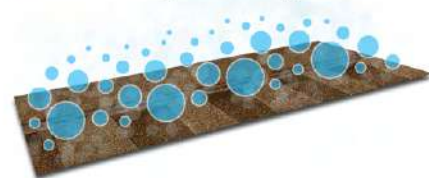

Improving Air Quality One Roof at a Time

Breathe easy with Pinnacle® Sun shingles — the revolutionary roofing solution that not only protects your home but also helps improve air quality with patented 3M™ Smog-Reducing Technology. The 3M™ Smog-Reducing Granules found in Pinnacle® Sun shingles are formulated with a photocatalytic coating activated by the sun's UV rays, transforming nitrogen oxide gases in the air around your home into a water-soluble, plant-useable nitrate that washes away with rainwater.

Improving Our Climate
3M™ Smog-Reducing Granules

The Problem

Over time, shingles without proper protection can develop unsightly black streaks caused by blue-green algae.